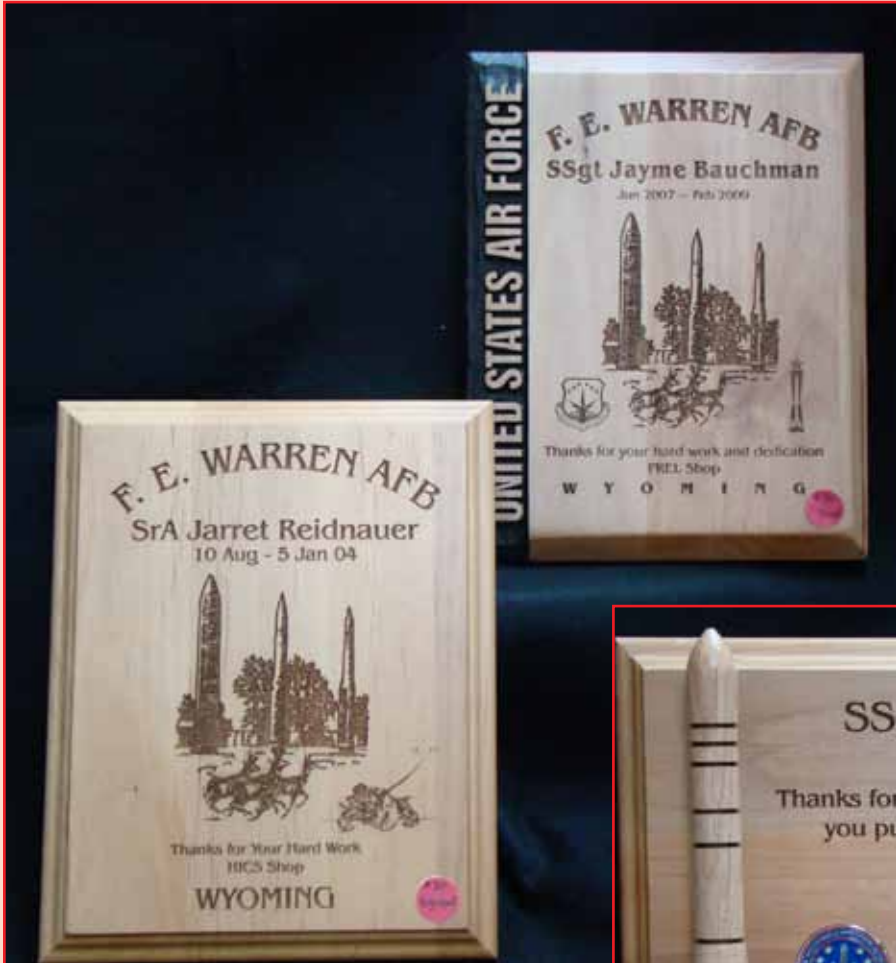

FEW Arts & Crafts Center Custom Plaques & Engraving Catalog

Arts & Crafts Center
6905 Diamond Creek Way
FE Warren AFB WY 82005
(307) 773-3166

Plaques

**Standard Plaques
Starting at \$30**

Sizes:

8" X 10"

9" X 12"

10½" X 13"

12" X 15"

**Custom Speciality Plaques -
Call for Price**

Custom Engraved items

Custom Engraved Eagle Heads

4" - \$38

6" - \$49

Includes base and engraving