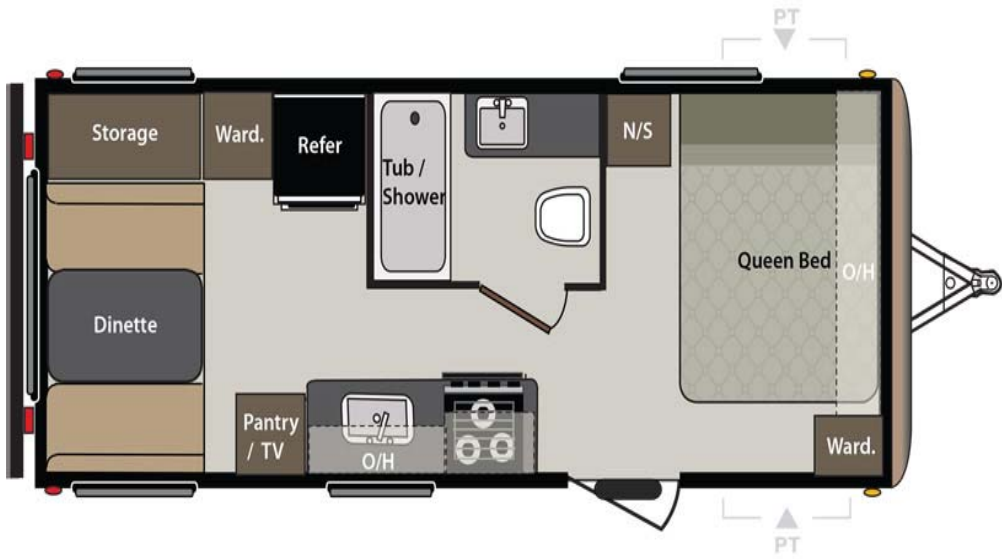

20 Foot Camper

Sleeping Capacity	4
-------------------	---

<u>Weights in Lbs</u>	
Shipping Weight	4,000-4,400
Dry Hitch	500-550
Carrying Capacity	2,000-2,200

<u>Tank Capacities in Gallons</u>	
Fresh Water Capacity	52-60
Gray Waste Water Capacity	30-40
Toilet/Black Waste Water Capacity	30-34

- Requirements**
- 2 5/16" Diameter Ball Hitch
 - Round 7 Connector
 - Electric Brake Assist
 - Towing Insurance or Insurance Rider

<u>Pricing</u>	
Daily	\$80.00
Weekend	\$140.00
Weekly	\$320.00

<u>Measurements</u>	
Exterior Length	21'0" - 24'10"
Exterior Height	10'6"