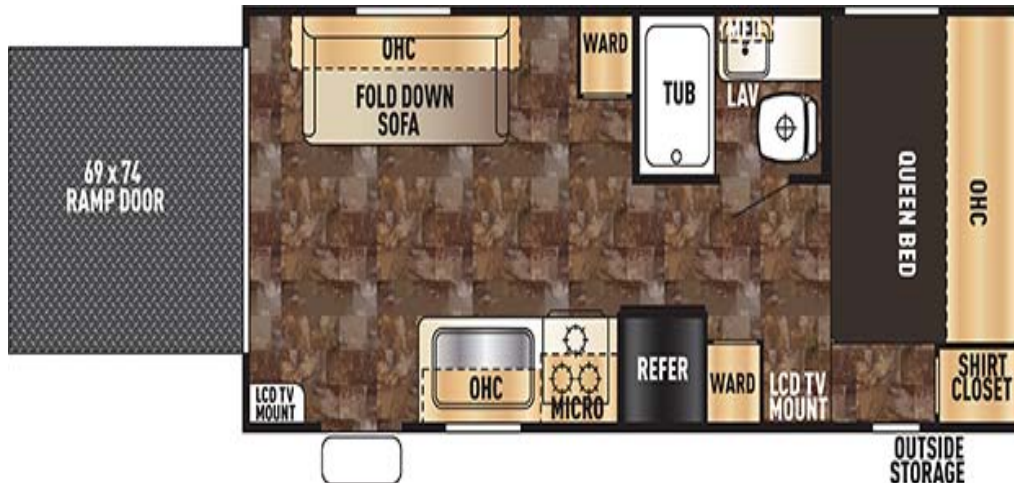

Measurements

Exterior Length	23'11"
Exterior Width	8'1"
Exterior Height	10'5"

Pricing

Daily	\$95.00
Weekend	\$170.00
Weekly	\$380.00

Requirements

- 2 5/16" Diameter Ball Hitch
- 7 Pin Connector
- Electric Brake Assist
- Towing Insurance or Insurance Rider