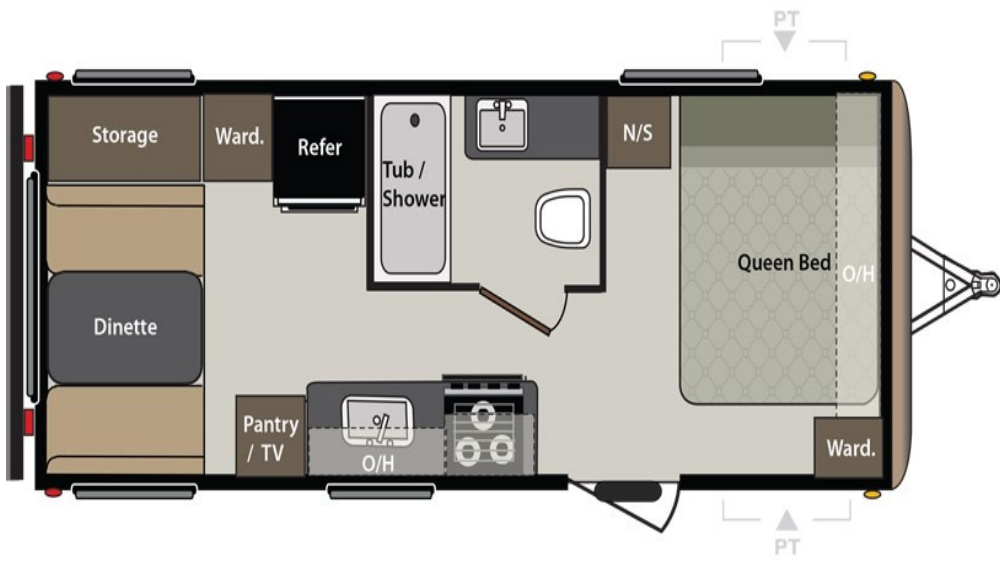

# 20 Foot Camper

Sleeping Capacity	4
-------------------	---

<u>Weights in Lbs</u>	
Shipping Weight	4,000-4,400
Dry Hitch	500-550
Carrying Capacity	2,000-2,200

<u>Tank Capacities in Gallons</u>	
Fresh Water Capacity	52-60
Gray Waste Water Capacity	30-40
Toilet/Black Waste Water Capacity	30-34

<u>Measurements</u>	
Exterior Length	21'0" - 24'10"
Exterior Height	10'6"

- Rules**
- No Smoking
  - No Pets
  - Do Not Use Awning

\*ACTUAL FLOORPLANS OF ASSIGNED CAMPER MAY VARY