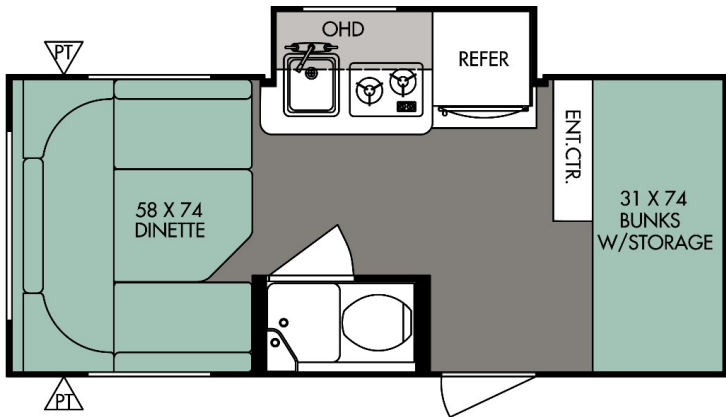

R-Pod

Sleeping Capacity **3-4**

Weights in Lbs

- Approximate Weight 2,350-2,750

Tank Capacities in Gallons

Fresh Water Capacity incl Water Heater	36
Grey Water Capacity	30

Pricing

Daily	\$100.00
Weekend	\$175.00
Weekly	\$400.00

Measurements

Exterior Length	18'6"
Exterior Height	8'0"

Requirements

- 2" Diameter Ball Hitch
- Round 7 Connector
- Electric Brake Assist
- Towing Insurance or Insurance Rider

Rules

- No Smoking
- No Pets
- Do Not Use Awning

*ACTUAL FLOORPLAN MAY VARY FROM ASSIGNED CAMPER