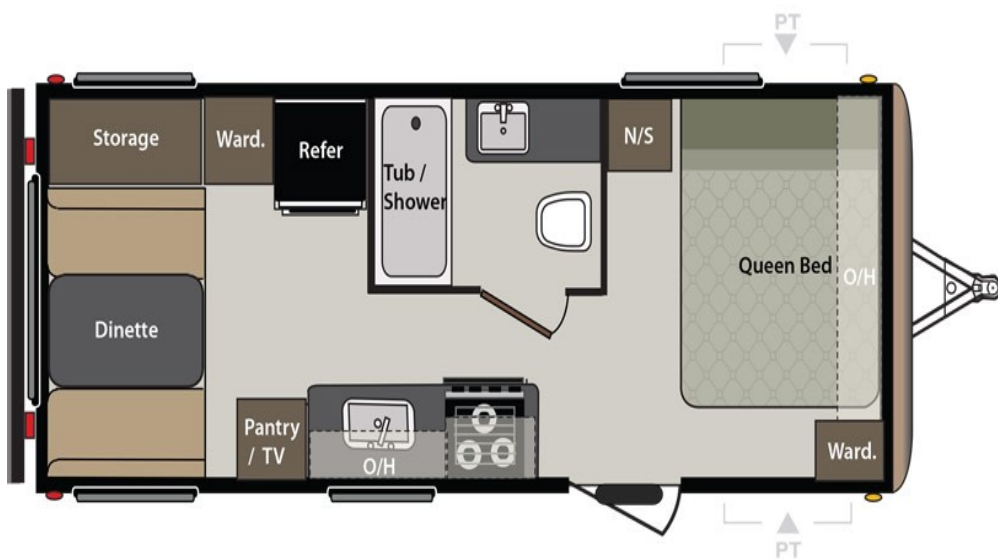

20 Foot Camper

Sleeping Capacity 4

Weights in Lbs

Shipping Weight	4,000-4,400
Dry Hitch	500-550
Carrying Capacity	2,000-2,200

Tank Capacities in Gallons

Fresh Water Capacity	52-60
Gray Waste Water Capacity	30-40
Toilet/Black Waste Water Capacity	30-34

Pricing

Daily	\$100.00
Weekend	\$175.00
Weekly	\$400.00

Requirements

- 2 5/16" Diameter Ball Hitch
- Round 7 Connector
- Electric Brake Assist
- Towing Insurance or Insurance Rider

Measurements

Exterior Length	21'0" - 24'10"
Exterior Height	10'6"